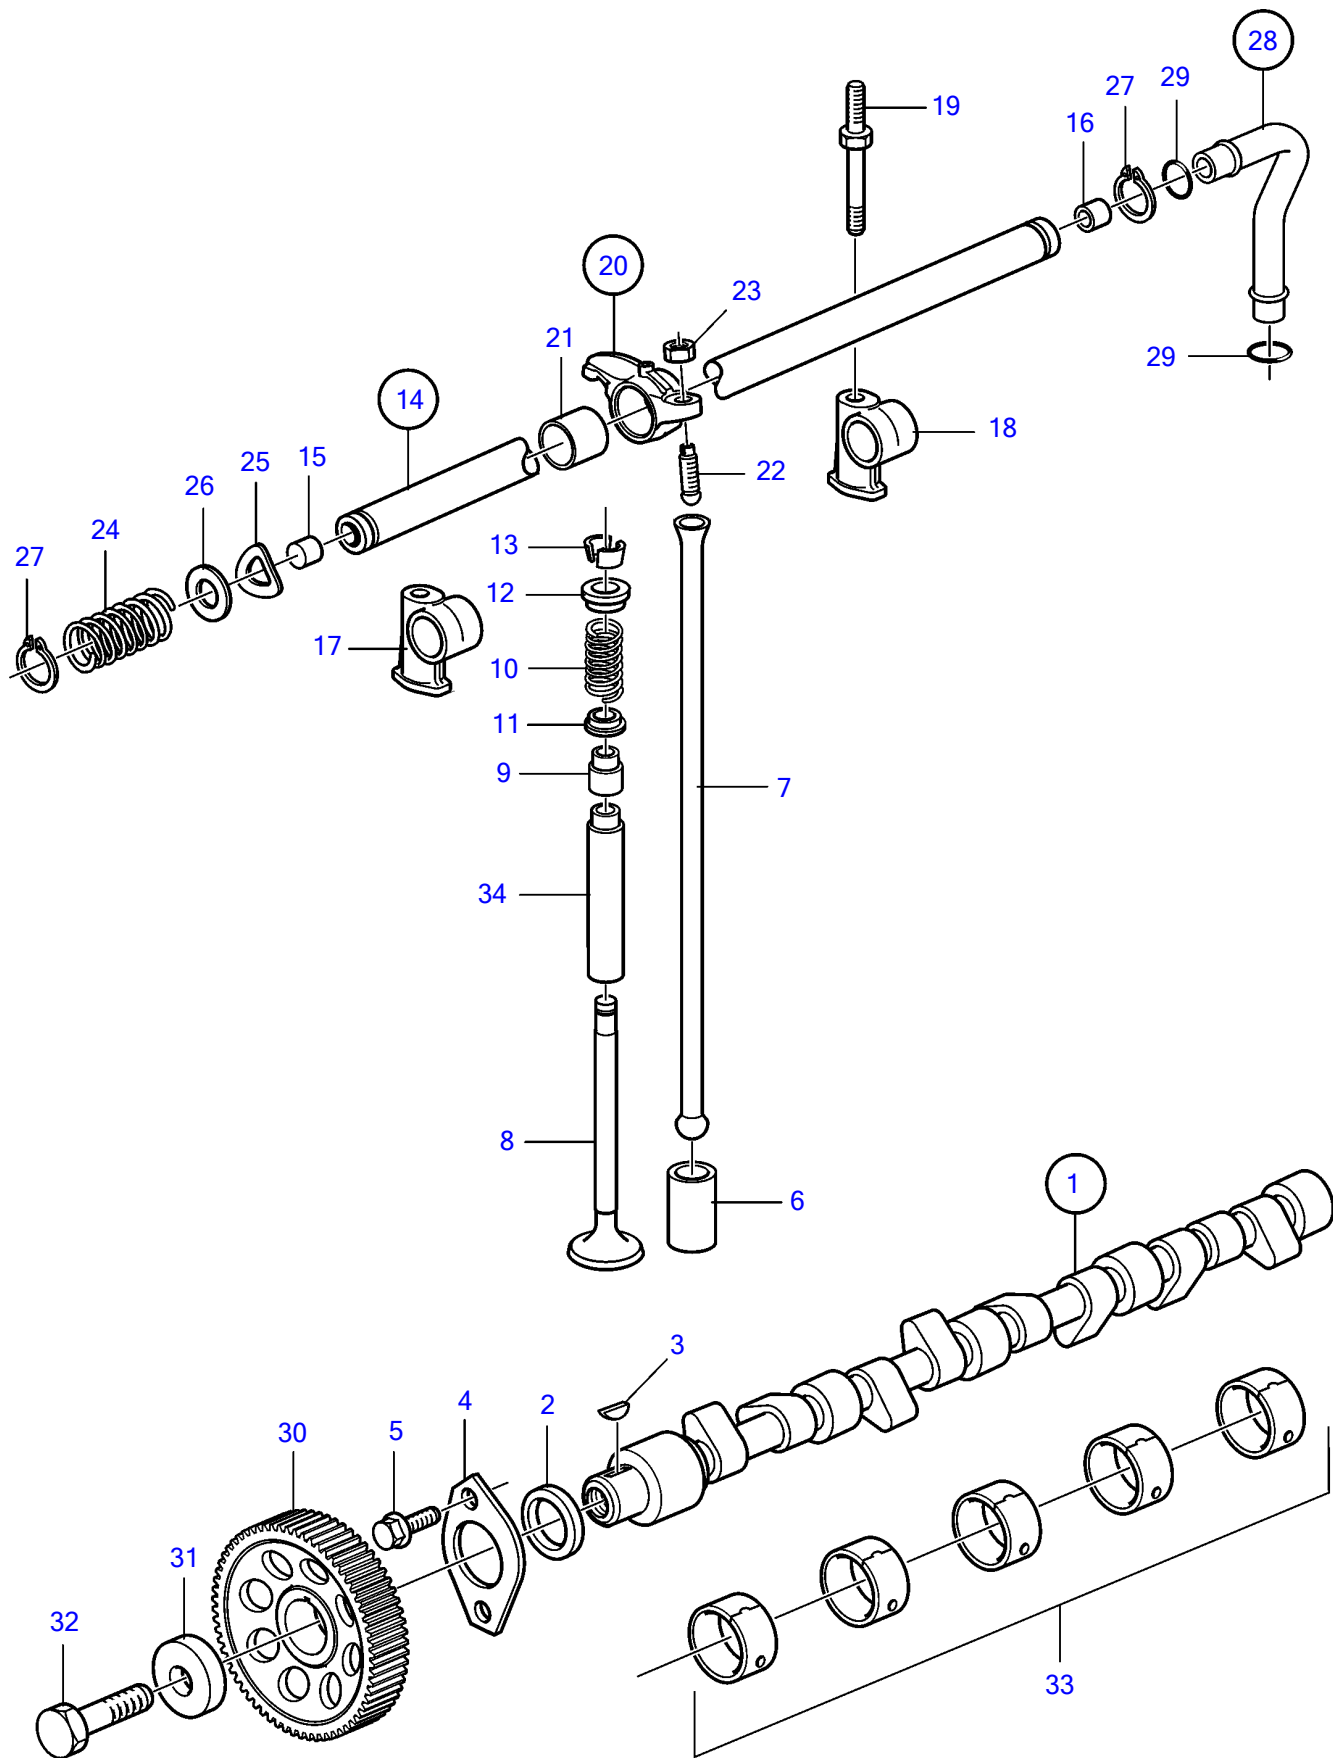

KAD32P-A

KAD32P-A

REF	PART NO.	QTY	DESCRIPTION	SEE SEC.	NOTES
1	861201	1	Camshaft		
2	1542221	1	• Spacer washer		
3	910116	1	• Woodruff key		
4	838992	1	Thrust washer		
5	946440	2	Flange screw		
6	1542208	8	Valve tappet		
7	838636	8	Push rod		
8	838638	4	Exhaust valve, exhaust		
	838637	4	Inlet valve, intake		
9	859171	8	Valve stem seal		
10	1545198	8	Valve spring		
11	1332137	8	Valve spring washer		
12	838639	8	Washer		
13	1677875	16	Valve collet		
14	838641	1	Rocker arm shaft		
15	955083	1	• Cap plug		
16	840444	1	• Sleeve		
17	838726	1	Adapter		
18	838647	3	Bearing bracket		
19	838732	4	Stud		
20	3581128	4	Rocker arm, exhaust		No 1,3,5,7
	3581129	4	Rocker arm, intake		No 2,4,6,8
21	418297	4	• Bushing		
22	3581121	4	• Ball stud		
23	921781	4	• Hexagon nut		
24	411139	3	Compression spring		
25	840686	2	Spring washer		
26	400722	2	Shim		
27	914456	2	Snap ring		
28	860686	1	Tube		
29	969198	2	• O-ring		
30	1542034	1	Gear		
31	1542223	1	Washer		
32	965193	1	Flange screw		
33		5	Bushing	3055	
34		8	Valve guide	3054	